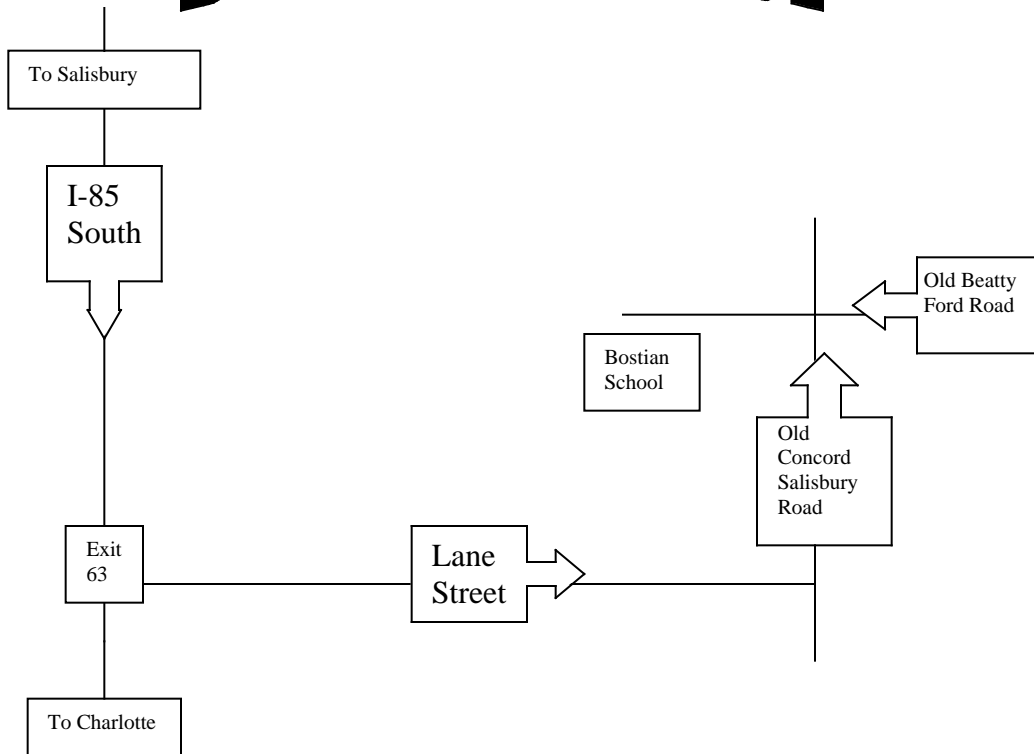

BOSTIAN SCHOOL

FROM GREENSBORO: Take I-85 south past Salisbury to Exit 63 (Kannapolis exit – Lane Street). Turn left at the top of the ramp go approximately 1 mile to the stop sign. Turn left onto Old Concord-Salisbury Road. Go approximately 3 miles to a caution light at an intersection with a church and a convenience store. Turn left onto Old Beatty Ford Road. Bostian School will be about 1/4 mile on the left.

FROM CHARLOTTE: Take I-85 north past Concord to Exit 63 (Kannapolis exit – Lane Street). Turn right at the top of the ramp go approximately 1 mile to the stop sign. Turn left onto Old Concord-Salisbury Road. Go approximately 3 miles to a caution light at an intersection with a church and a convenience store. Turn left onto Old Beatty Ford Road. Bostian School will be about 1/4 mile on the left.